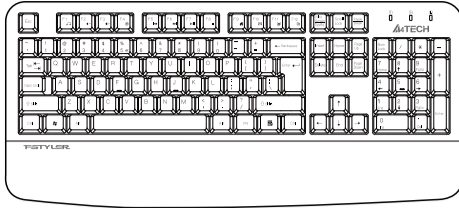

**QUICK
START
GUIDE**

FSTYLER
COLLECTION

WHAT'S IN THE BOX

2.4G Wireless Keyboard

2.4G Wireless Mouse

2.4G Nano Receiver

USB Extension Cable

Alkaline Battery*2

User Manual

KNOW YOUR KEYBOARD

12 Multimedia & Internet Hotkeys

THE BOTTOM

USB Nano Receiver Storage Battery Storage

COMBINATION FN KEYS

FN + F1 Start Music	F6 Previous Track	F9 Home Page
F2 Volume Down	F6 Next Track	F10 E-Mail
F3 Volume Up	F7 Play / Pause	F11 My Computer
F4 Mute	F8 Stop	F12 My Favorite