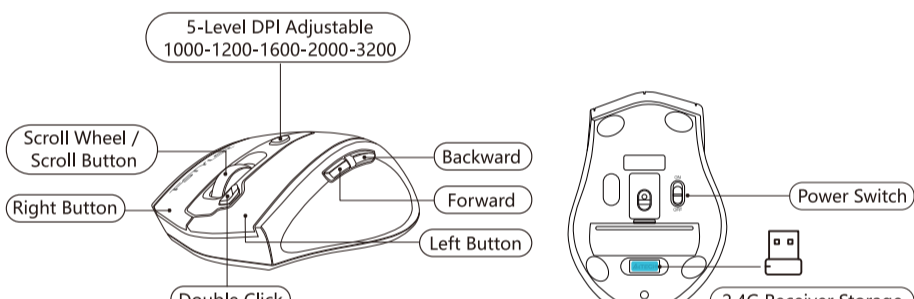

User Manual

KNOW YOUR KEYBOARD

12 Multimedia & Internet Hotkeys

THE BOTTOM

USB Nano Receiver Storage Battery Storage

COMBINATION FN KEYS

FN + F1 Start Music	F6 Previous Track	F9 Home Page
F2 Volume Down	F6 Next Track	F10 E-Mail
F3 Volume Up	F7 Play / Pause	F11 My Computer
F4 Mute	F8 Stop	F12 My Favorite

KNOW YOUR MOUSE

16-IN-ONE SOFTWARE

You can set up the value-added functions such as 16 Gestures, Multimedia, Internet, 4-Way Wheel, etc, for the right, forward and backward buttons through the 16-in-One software.

TECH SPEC

<p> Sensor: Optical</p> <p> Style: Right-Handed Design</p> <p>Report Rate: 125 Hz</p> <p>Resolution: 1000-1200-1600-2000-3200 DPI</p> <p>Buttons No.: 7</p> <p>Rating: 1.5V / 30mA</p> <p>Battery: 1*AA Alkaline Battery</p> <p>Size: 111 x 77 x 32 mm</p> <p>Weight: 95 g (w/ battery)</p>	<p> Keycap: Round-Square</p> <p>Character: Laser Engraving</p> <p>Rating: 1.5V / 30mA</p> <p>Battery: 1*AA Alkaline Battery</p> <p>Size: 455 x 204 x 32 mm</p> <p>Weight: 754 g (w/ battery)</p>
	<p> Connection: 2.4G Hz</p> <p>Operation Range: 10~15 m</p> <p>System: Windows 10 / 11</p>