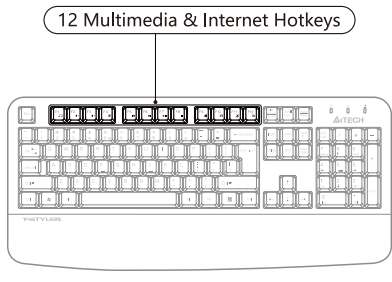

KNOW YOUR KEYBOARD

COMBINATION FN KEYS

FN + F1 Start Music	F5 Previous Track	F9 Home Page
F2 Volume Down	F6 Next Track	F10 E-Mail
F3 Volume Up	F7 Play / Pause	F11 My Computer
F4 Mute	F8 Stop	F12 My Favorite

CONNECTING 2.4G DEVICE

1. **Step:1** Insert the batteries into the wireless keyboard and mouse.
2. **Step:2** Pull out the USB Receiver from the mouse receiver storage.
3. **Step:3** **Laptop Use:** Plug the receiver into the computer's USB port.
   Desktop Use: Plug the receiver into the charging dock, then connect with PC's USB port for wireless signal anti-interference.
4. **Step:4** Turn the mouse power switch on.