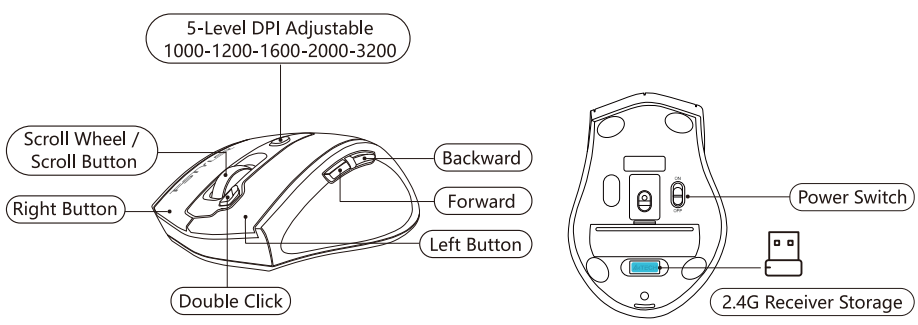

KNOW YOUR MOUSE

16-IN-ONE SOFTWARE

You can set up the value-added functions such as 16 Gestures, Multimedia, Internet, 4-Way Wheel, etc. for the right, forward and backward buttons through the 16-in-One software.

Download Link:
<https://www.a4tech.com/download.aspx>

Note: Supports Windows System Only

TECH SPEC

Sensor: Optical Style: Right-Handed Design Report Rate: 125 Hz Resolution: 1000-1200-1600-2000-3200 DPI Buttons No.: 7 Rating: 1.5V / 30mA Battery: 1*AA Alkaline Battery Size: 111 x 77 x 32 mm Weight: 95 g (w/ battery)	Keypad: Round-Square Character: Laser Engraving Rating: 1.5V / 30mA Battery: 1*AA Alkaline Battery Size: 455 x 204 x 32 mm Weight: 754 g (w/ battery)
	Connection: 2.4G Hz Operation Range: 10~15 m System: Windows 10 / 11

WARNING STATEMENT

1. The following actions may damage the product.
1. To disassemble, bump, crush, or throw into fire is forbidden for the battery.
  2. Do not expose under the strong sunlight or high temperature.
  3. The discard of battery should obey to the local law, if possible please recycle it.
    Do not dispose it as household garbage, because it may cause an explosion.
  4. Do not continue to use if severe swelling occurs.
  5. Please do not charge the battery.

www.a4tech.com

Scan for E-Manual