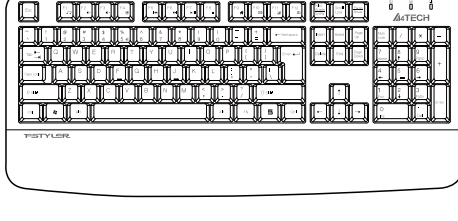

**QUICK
START
GUIDE**

F5TYLER
COLLECTION