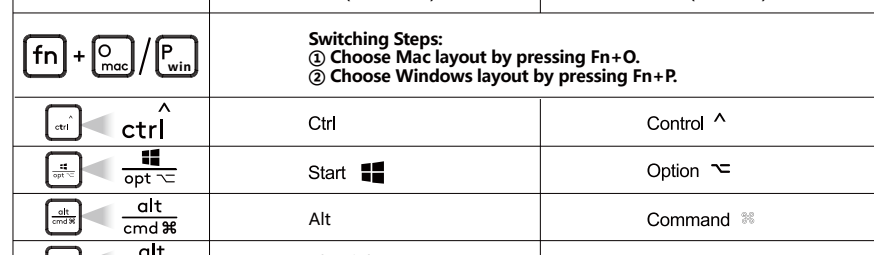

QUICK START GUIDE

FSTYLER
COLLECTION

WHAT'S IN THE BOX

KNOW YOUR KEYBOARD

Flashing Red light indicates when the battery is below 25%.

THE FLANK / BOTTOM

SYSTEM SWAP

WINDOWS/MAC OS KEYBOARD LAYOUT

System	Shortcut [Long Press for 3S]	Indicator Light
Windows	fn + P _{win}	● m/w Flashing Off
Mac OS	fn + O _{mac}	● m/w Flashing Off

Note: Windows is default system layout. The device will remember the last keyboard layout, please switch as needed.

ONE-TOUCH HOTKEYS

Hotkeys	Functions
	Screenshot Options
	Emoji Symbols
	Hide Application
	Lock Computer

FN MULTIMEDIA KEY COMBINATION SWITCH

DUAL-FUNCTION KEY

Shortcuts	win (Windows)	mac (Mac OS)
fn + O _{mac} / P _{win}	Switching Steps: ① Choose Mac layout by pressing Fn+O . ② Choose Windows layout by pressing Fn+P .	
ctrl	Ctrl	Control ^
opt	Start	Option
alt	Alt	Command
alt	Alt (Right)	Command
ctrl	Ctrl (Right)	Option