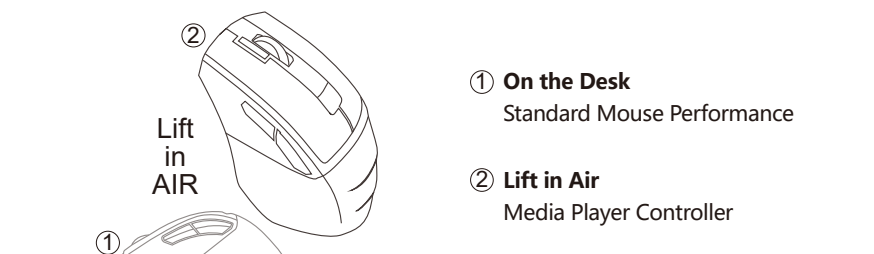

ONE-TOUCH HOTKEYS

Hotkeys	Functions
	Screenshot Options
	Emoji Symbols
	Hide Application
	Lock Computer

FN MULTIMEDIA KEY COMBINATION SWITCH

DUAL-FUNCTION KEY

Shortcuts	win (Windows)	mac (Mac OS)
fn + O _{mac} / P _{win}	Switching Steps: ① Choose Mac layout by pressing Fn+O . ② Choose Windows layout by pressing Fn+P .	
ctrl	Ctrl	Control ^
opt	Start	Option
alt	Alt	Command
alt	Alt (Right)	Command
ctrl	Ctrl (Right)	Option

KNOW YOUR MOUSE

[Desk + Air] DUAL FUNCTIONS

The innovative Air Mouse Function provides dual [Desk+Air] usage modes, turn your mouse into a multimedia controller by simply lift it in the air. No software installation required.

LIFT IN AIR FUNCTION

To activate the Air Function, please follow the steps:
① Lift the mouse in the air.
② Hold both left and right buttons for 5s.
So now you can operate the mouse in the air and turn it into a multimedia controller with the below functions.
Left Button: Anti-Sleep Setting Mode (Long Press 3S)
Right Button: Play / Pause
Capture Button: Open Browser
Scroll Wheel: Volume Up / Down
Scroll Button: Mute
DPI Button: Open Media Player
Forward / Backward: Previous / Next Track

ANTI-SLEEP SETTING MODE

To prevent your PC from entering the sleep-mode setting while you are away from your desk, simply turn on our new Anti-Sleep Setting Mode for PC. It will automatically simulate the mouse cursor movement once you turn it on. To turn on/off the Anti-Sleep Setting Mode for PC, please follow the steps: