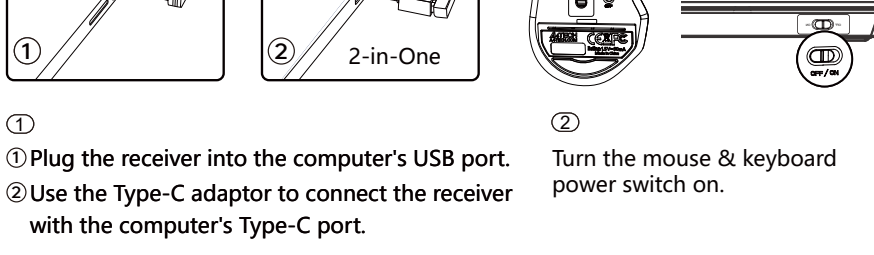

KNOW YOUR MOUSE

[Desk + Air] DUAL FUNCTIONS

The innovative Air Mouse Function provides dual [Desk+Air] usage modes, turn your mouse into a multimedia controller by simply lift it in the air. No software installation required.

LIFT IN AIR FUNCTION

To activate the Air Function, please follow the steps:
① Lift the mouse in the air.
② Hold both left and right buttons for 5s.
So now you can operate the mouse in the air and turn it into a multimedia controller with the below functions.
Left Button: Anti-Sleep Setting Mode (Long Press 3S)
Right Button: Play / Pause
Capture Button: Open Browser
Scroll Wheel: Volume Up / Down
Scroll Button: Mute
DPI Button: Open Media Player
Forward / Backward: Previous / Next Track

ANTI-SLEEP SETTING MODE

To prevent your PC from entering the sleep-mode setting while you are away from your desk, simply turn on our new Anti-Sleep Setting Mode for PC. It will automatically simulate the mouse cursor movement once you turn it on. To turn on/off the Anti-Sleep Setting Mode for PC, please follow the steps: