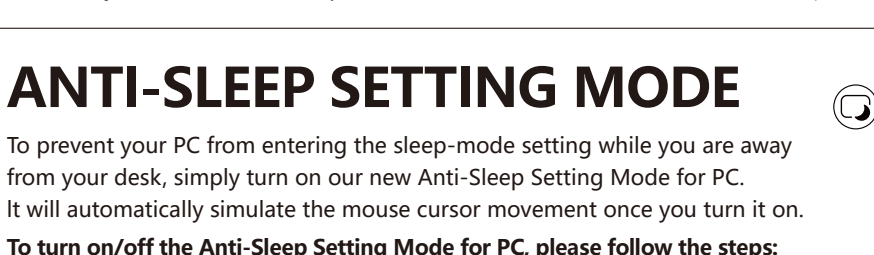

System	Shortcut [Long Press for 3S]	Indicator Light
Windows	fn + P _{win}	● m/w Flashing Off
Mac OS	fn + O _{mac}	● m/w Flashing Off

Note: Windows is default system layout. The device will remember the last keyboard layout, please switch as needed.

ONE-TOUCH HOTKEYS

Hotkeys	Functions
	Screenshot Options
	Emoji Symbols
	Hide Application
	Lock Computer

FN MULTIMEDIA KEY COMBINATION SWITCH

DUAL-FUNCTION KEY

Shortcuts	win (Windows)	mac (Mac OS)
fn + O _{mac} / P _{win}	Switching Steps: ① Choose Mac layout by pressing Fn+O . ② Choose Windows layout by pressing Fn+P .	
ctrl	Ctrl	Control ^
opt	Start	Option
alt	Alt	Command
alt	Alt (Right)	Command
ctrl	Ctrl (Right)	Option

KNOW YOUR MOUSE

[Desk + Air] DUAL FUNCTIONS

The innovative Air Mouse Function provides dual [Desk+Air] usage modes, turn your mouse into a multimedia controller by simply lift it in the air. No software installation required.

LIFT IN AIR FUNCTION

To activate the Air Function, please follow the steps:
① Lift the mouse in the air.
② Hold both left and right buttons for 5s.
So now you can operate the mouse in the air and turn it into a multimedia controller with the below functions.
Left Button: Anti-Sleep Setting Mode (Long Press 3S)
Right Button: Play / Pause
Capture Button: Open Browser
Scroll Wheel: Volume Up / Down
Scroll Button: Mute
DPI Button: Open Media Player
Forward / Backward: Previous / Next Track